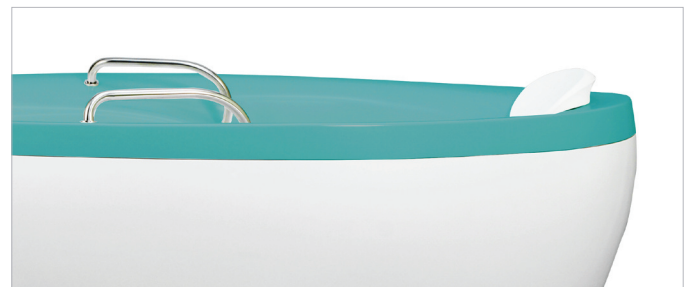

Accessories

Headrests:

Orionmed, Balmed, Aquanea

Aquai

Access cards:

Aquai

Steps and chairs:

Rectangular steps without handrail (WKD, WKR, Orionmed, Aquameden, Balmed, Aquaray)

Oval steps without handrail (Aquanea)

Rectangular steps with handrail - option

Swivel chair (WKS, WKG)

Standard basin colours:

White

Calypso green

Products for maintenance:

Forte Prime - bath tub disinfectant, package 1 l.